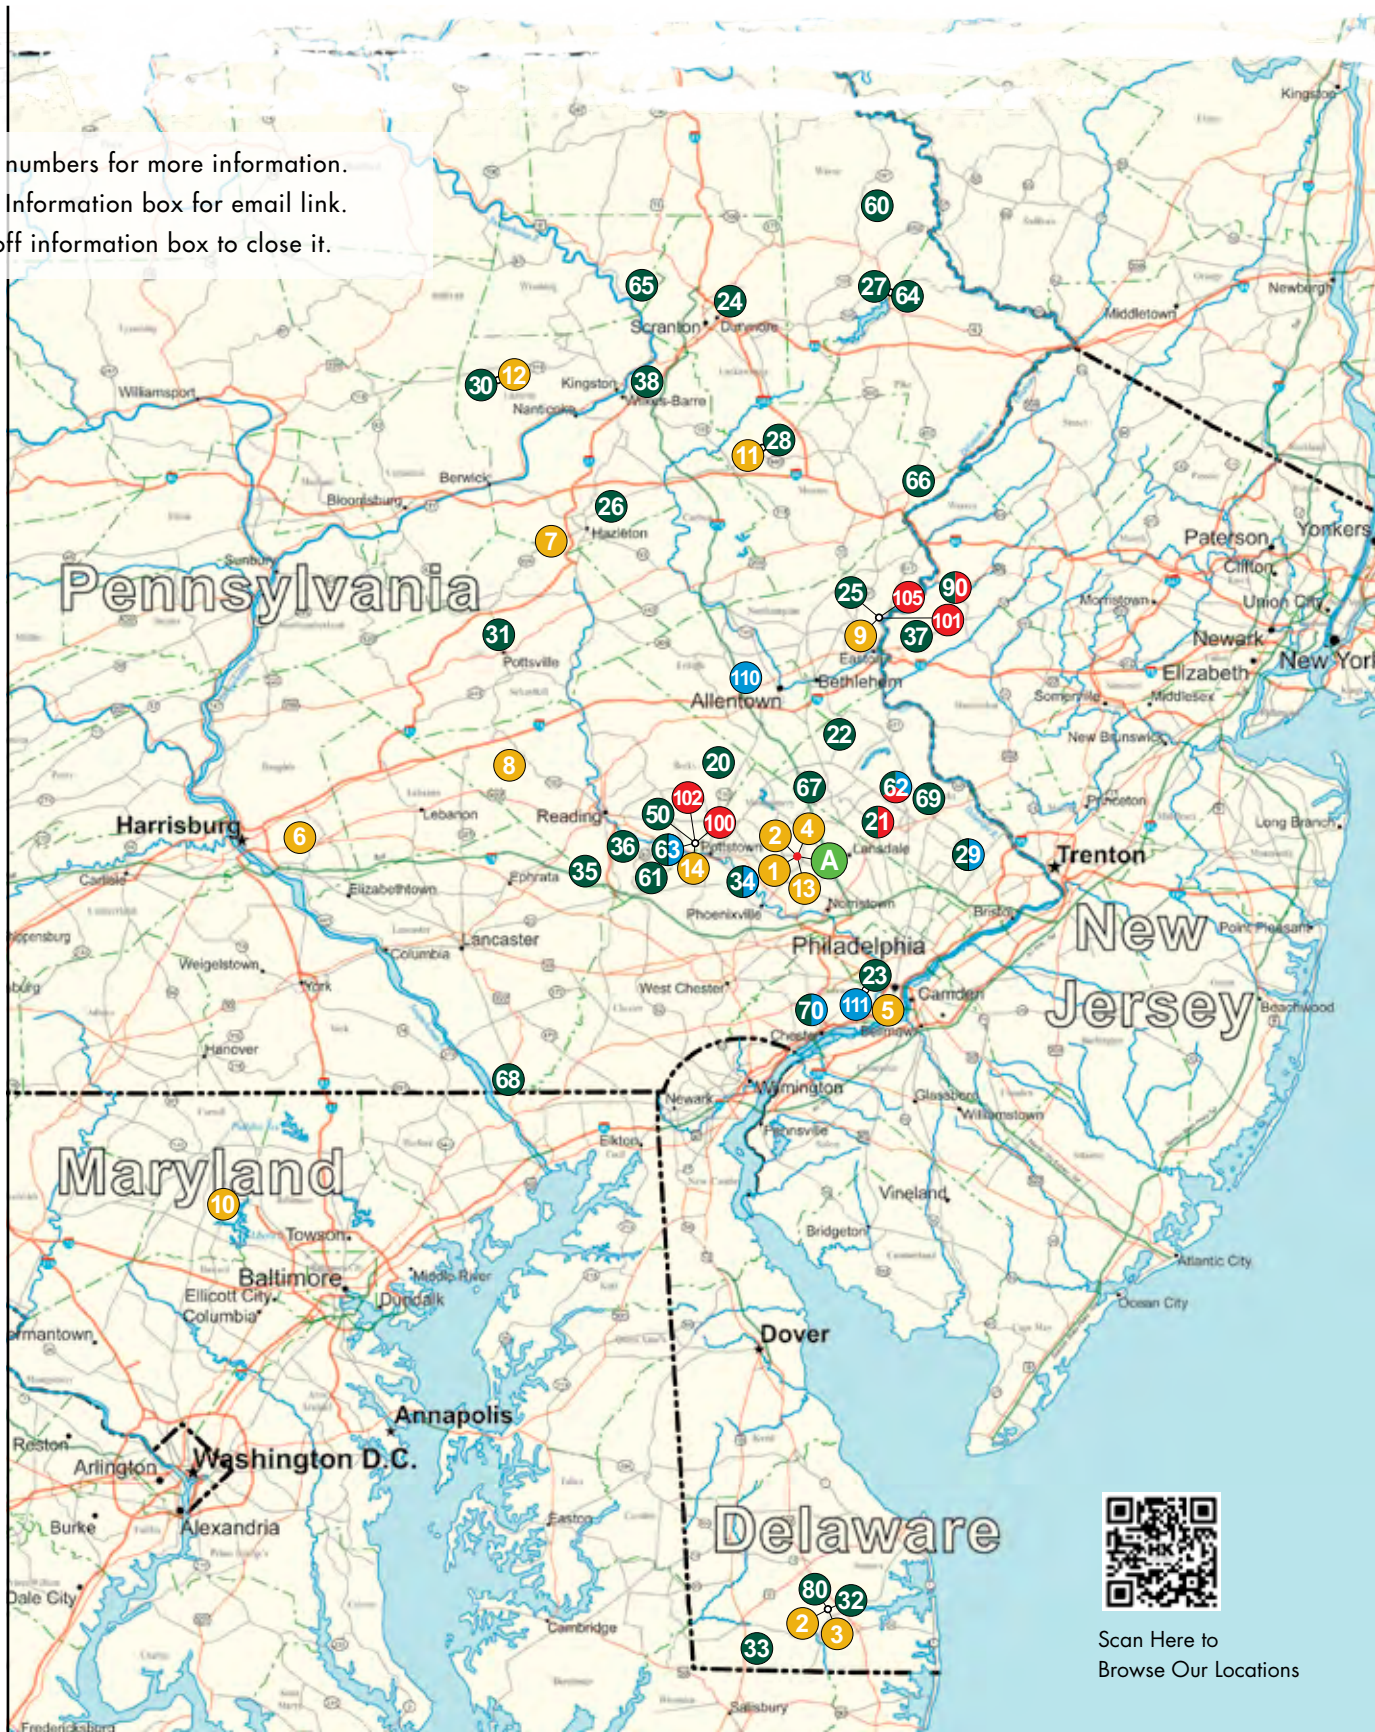

- Heavy Civil Construction Services
- Construction Materials
- Building Materials
- Soil Management & Materials Recycling
- Ancillary Products & Services

Click numbers for more information.
Click Information box for email link.
Roll off information box to close it.

Scan Here to
Browse Our Locations